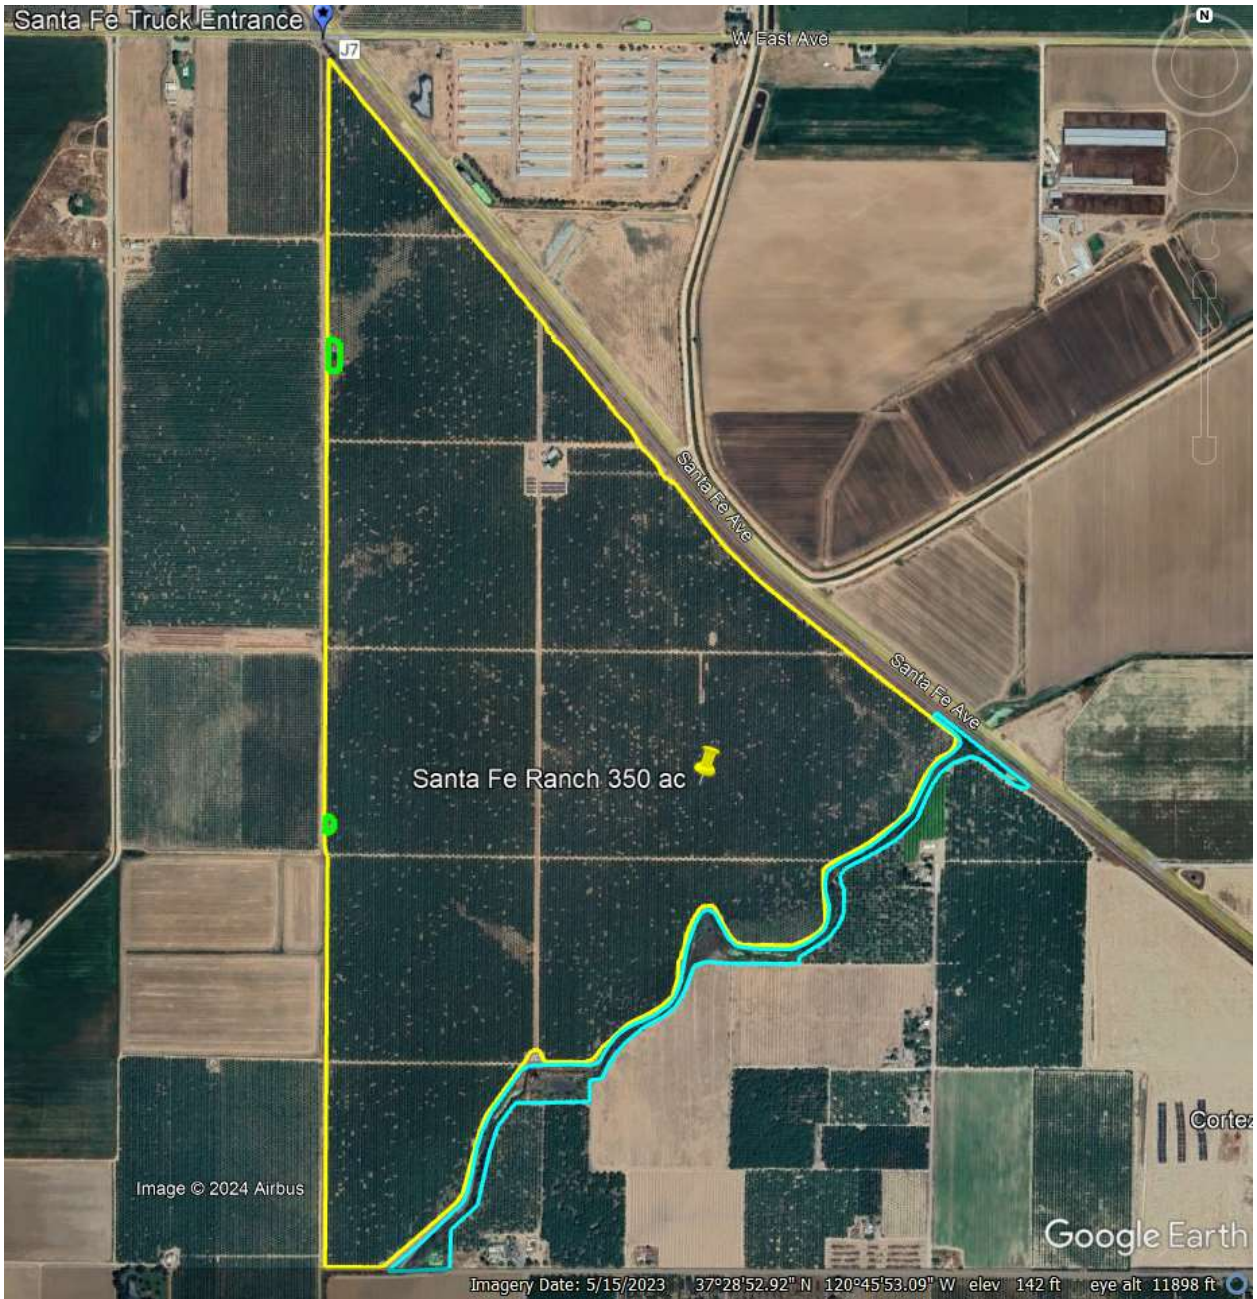

Braden Farms – Santa Fe Ranch 350 Acres Almonds

Bee Habitat 15 acres

 Nesting Areas

 Water & Forage