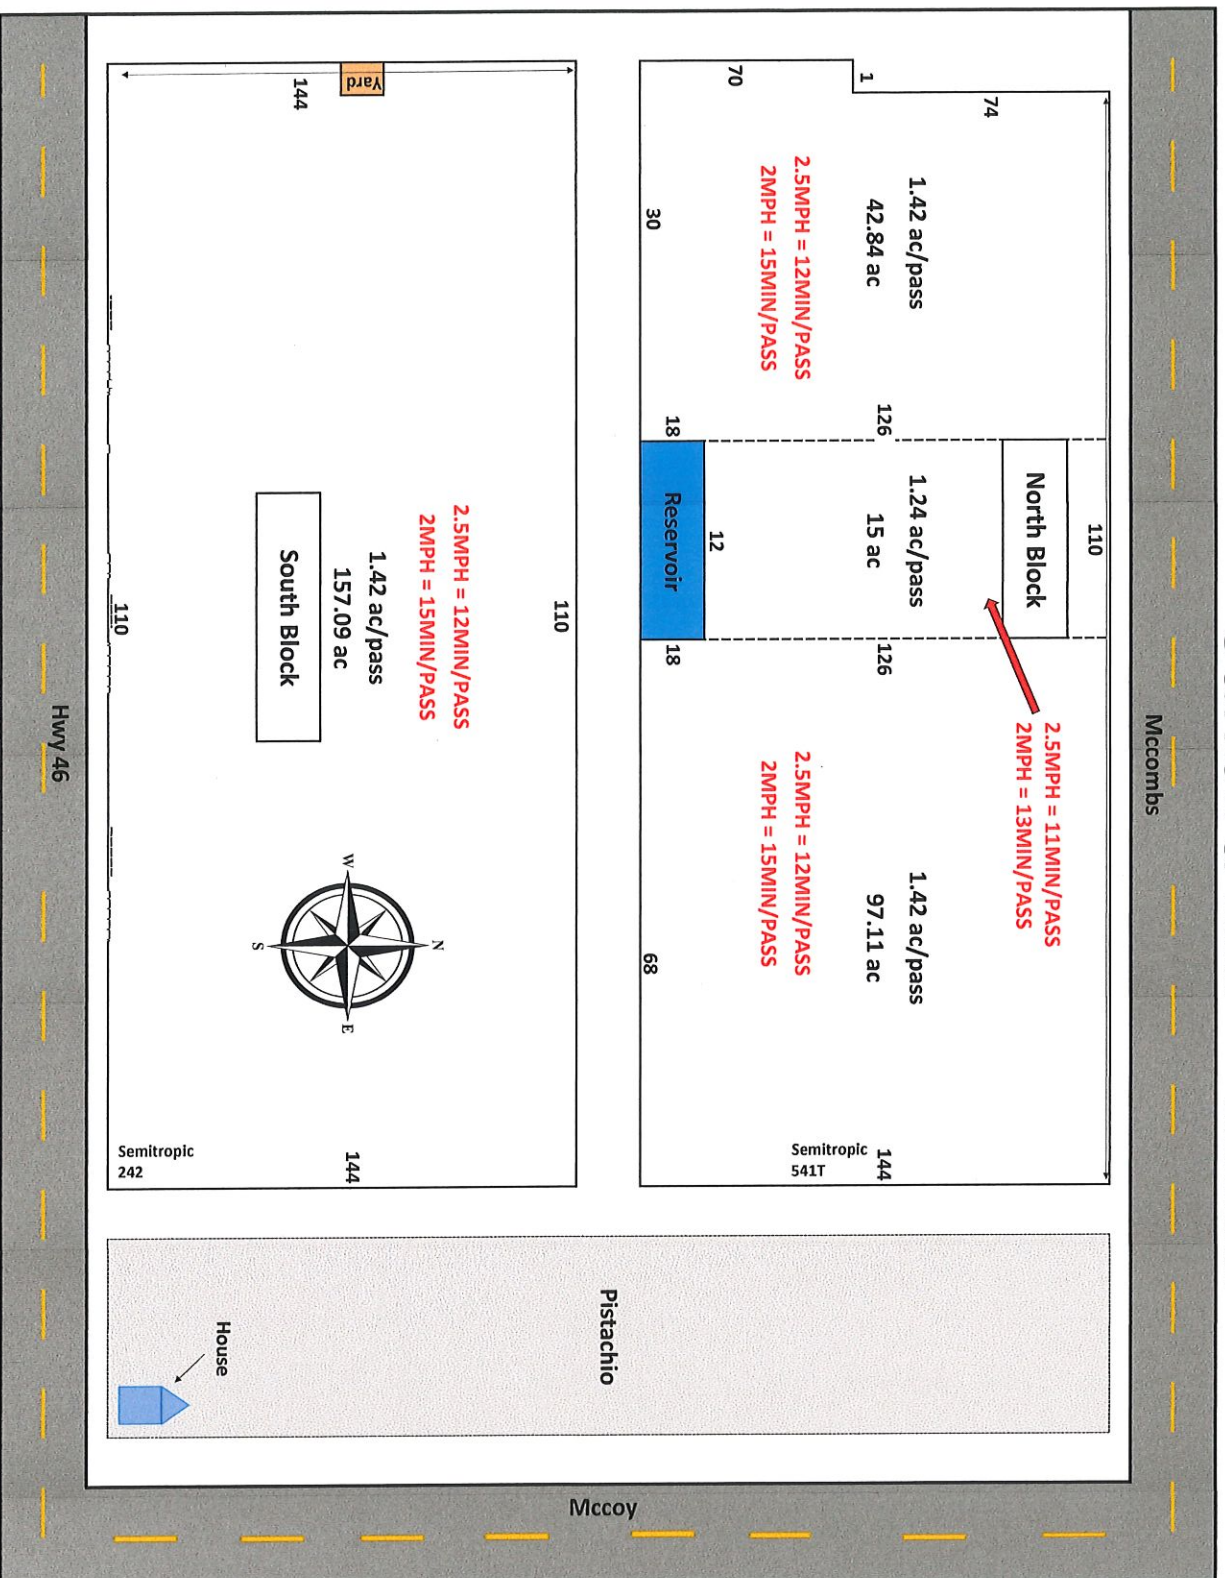

# Sunbird

Spacing: 24 X 18  
Microlets

Map Acres: 312.04  
Actual Acres: 312

Note: Planted solid / 8' band for a total of 103.67 planted ac

\* 50 total bushes \*

# Sunbird

Spacing: 24 X 18  
Microlets

Map Acres: 312.04  
Actual Acres: 312

50 bushes