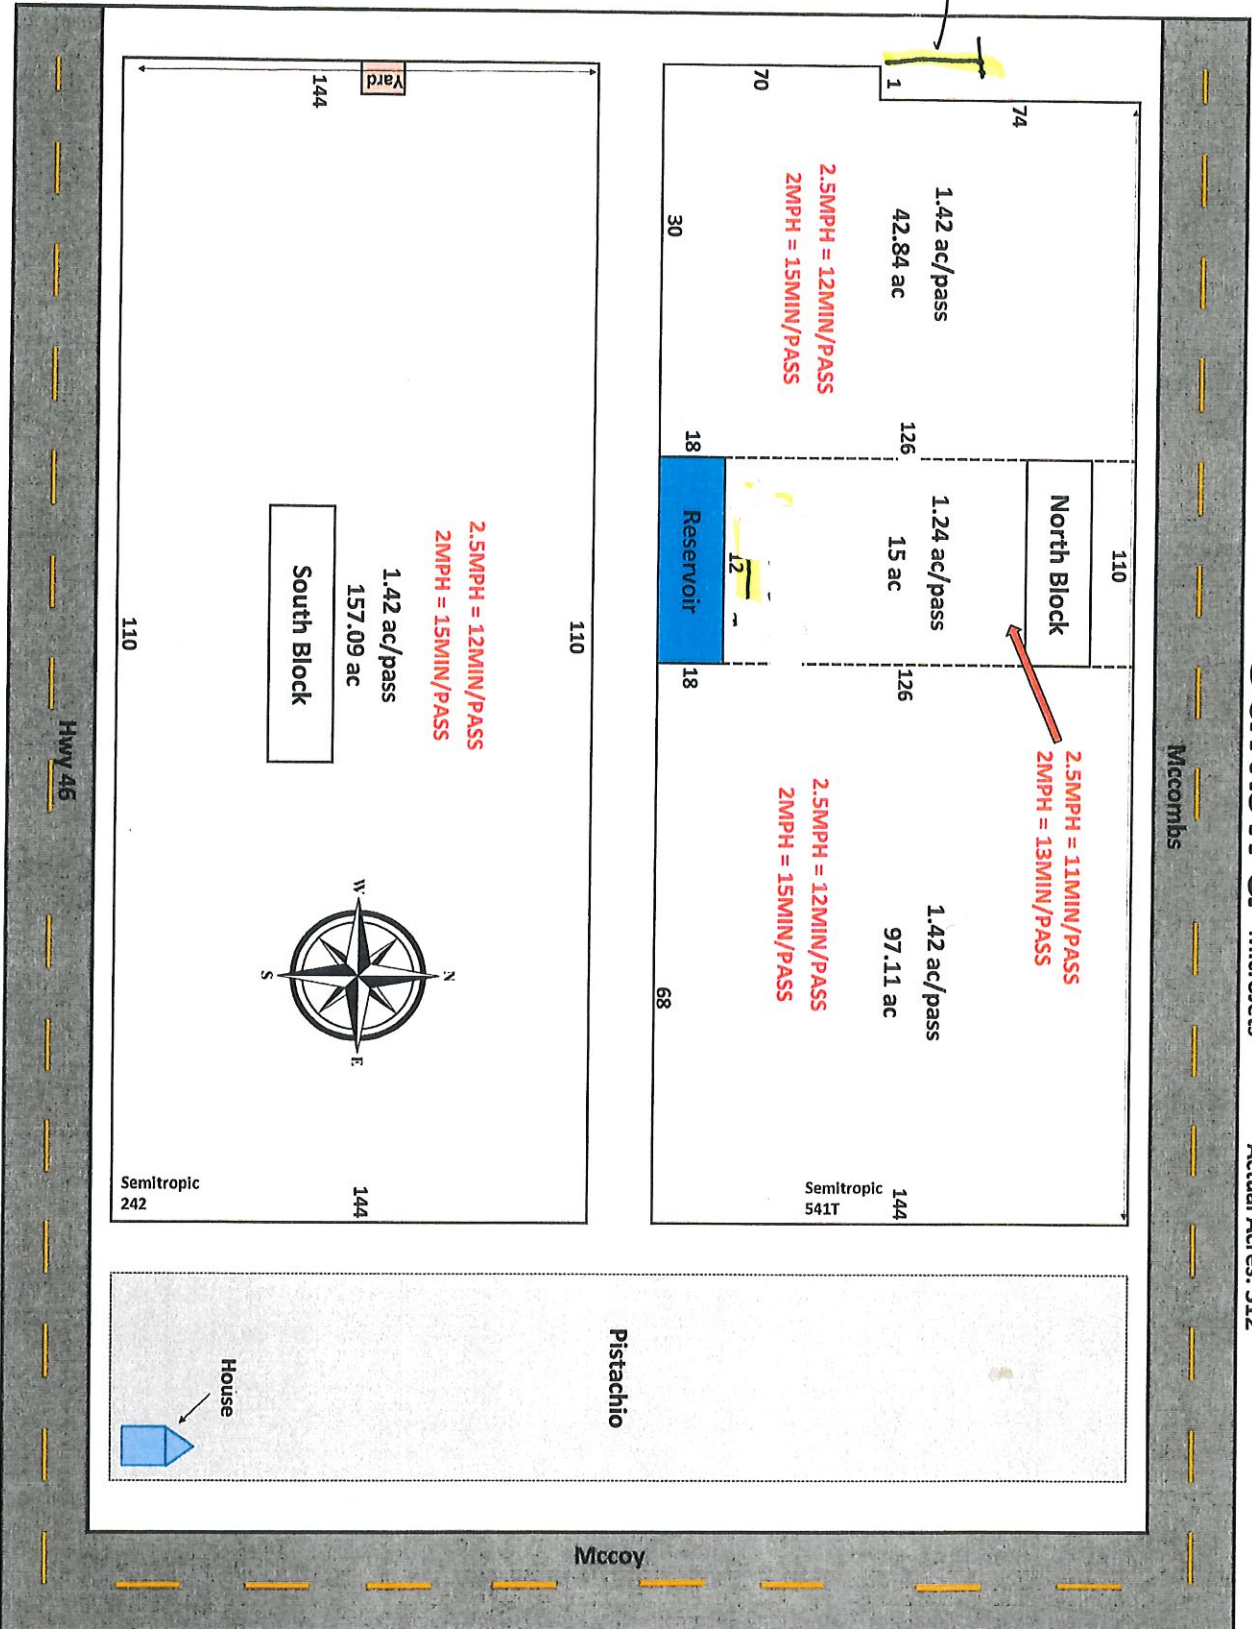

# Sunbird

Spacing: 24 X 18  
Microlets

Map Acres: 312.04  
Actual Acres: 312

Note: Planted solid / 8' band for a total of 103.67 planted ac

\* 50 total bushes \*

# Sunbird

Spacing: 24 X 18  
Microlets

Map Acres: 312.04  
Actual Acres: 312

50 bushes