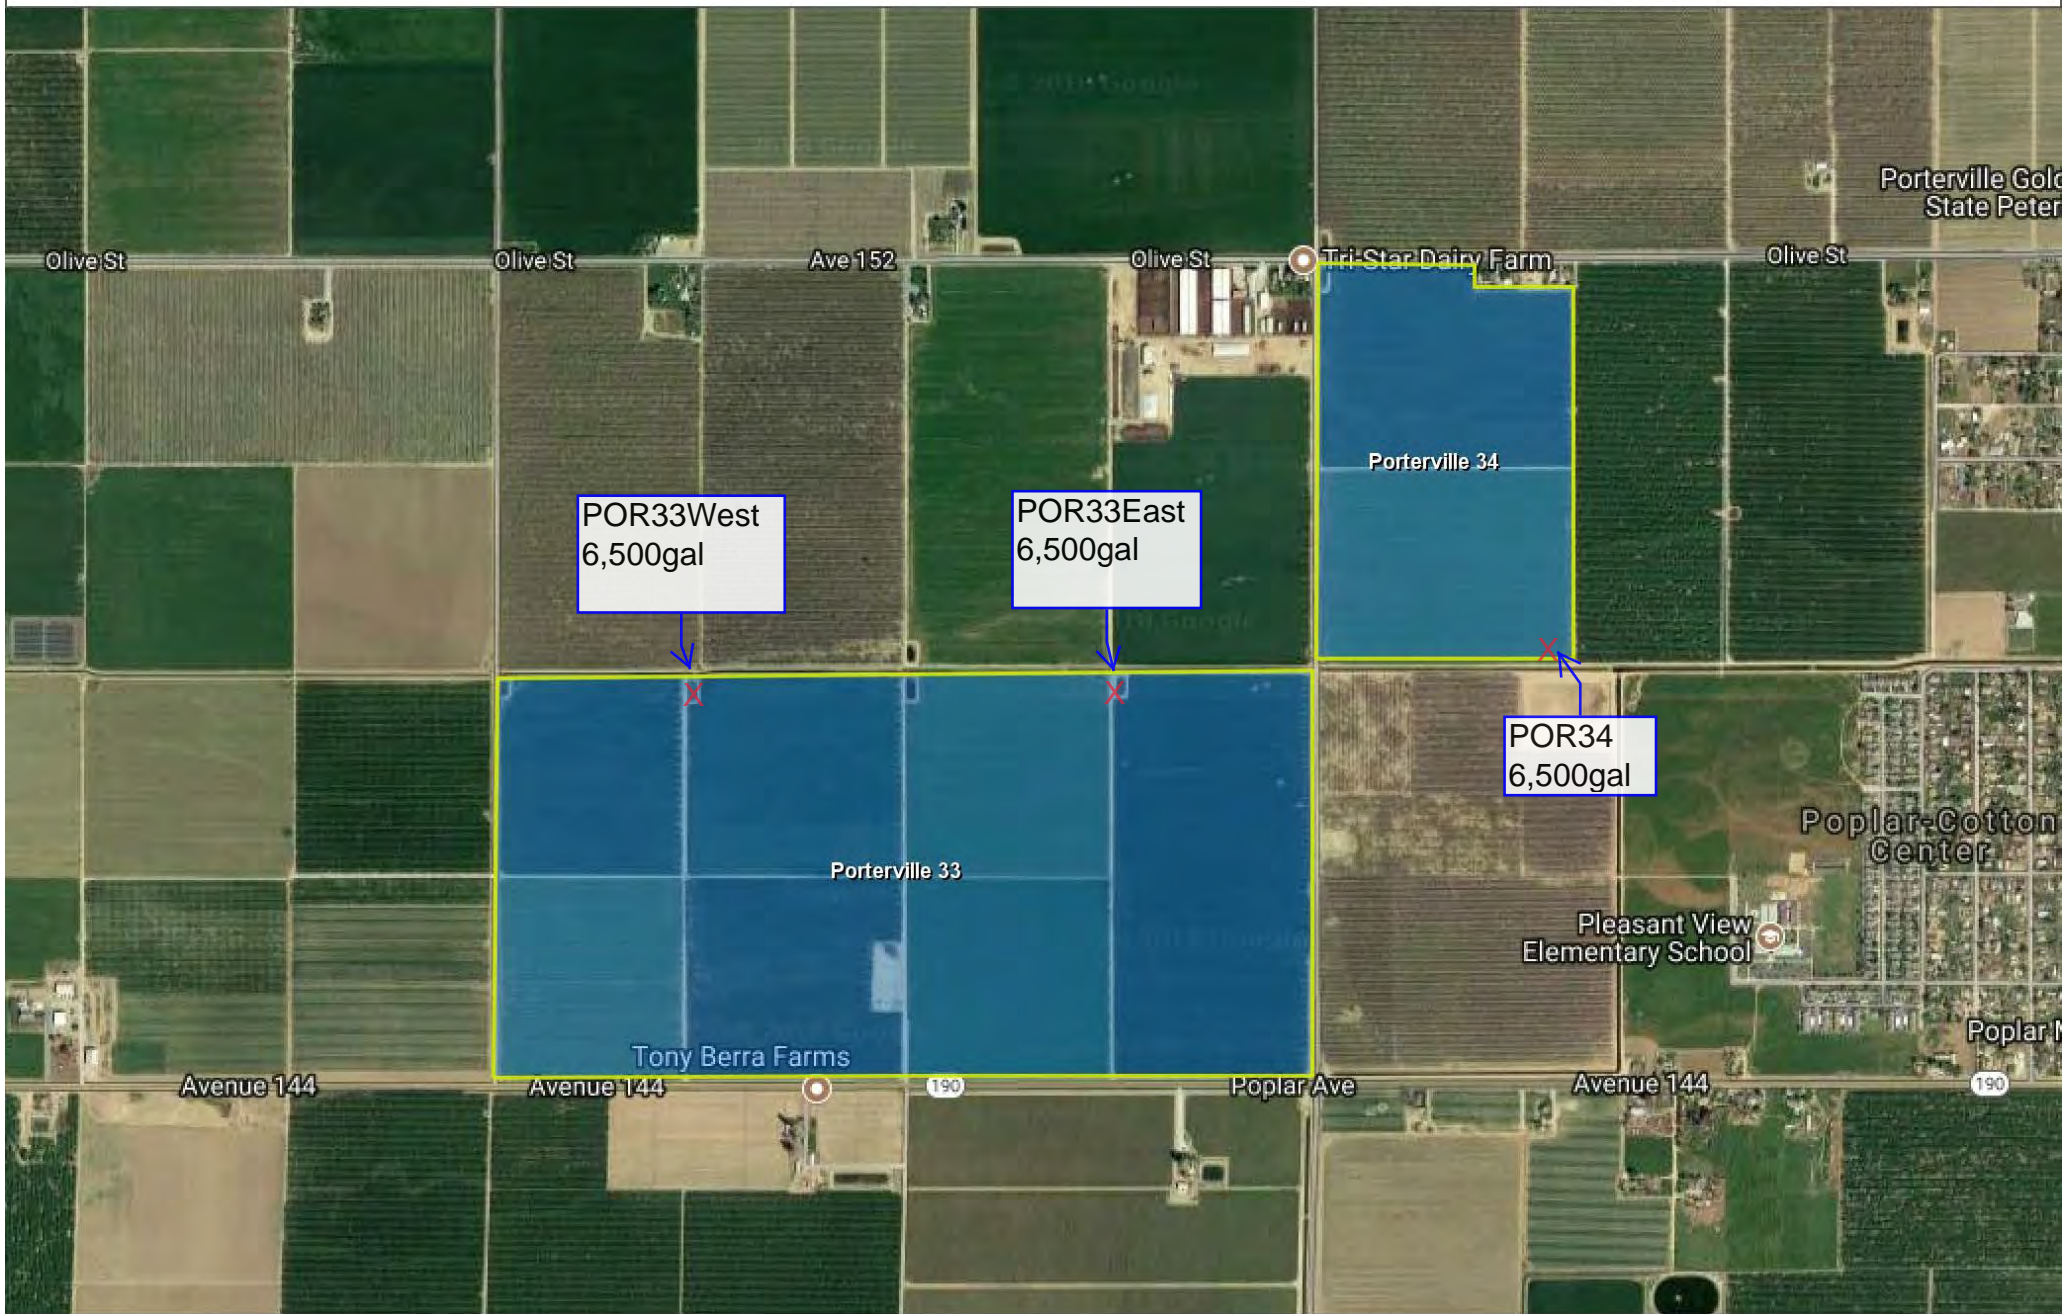

□ No Crop ■ Almond

ToorWest
6,500gal

ToorEast
2,500gal

Toor East

Toor West

Almond

Trinitas Farming

Picanso & Lerda: Tule River

Almond

DIN9
6,500 gal

Almond