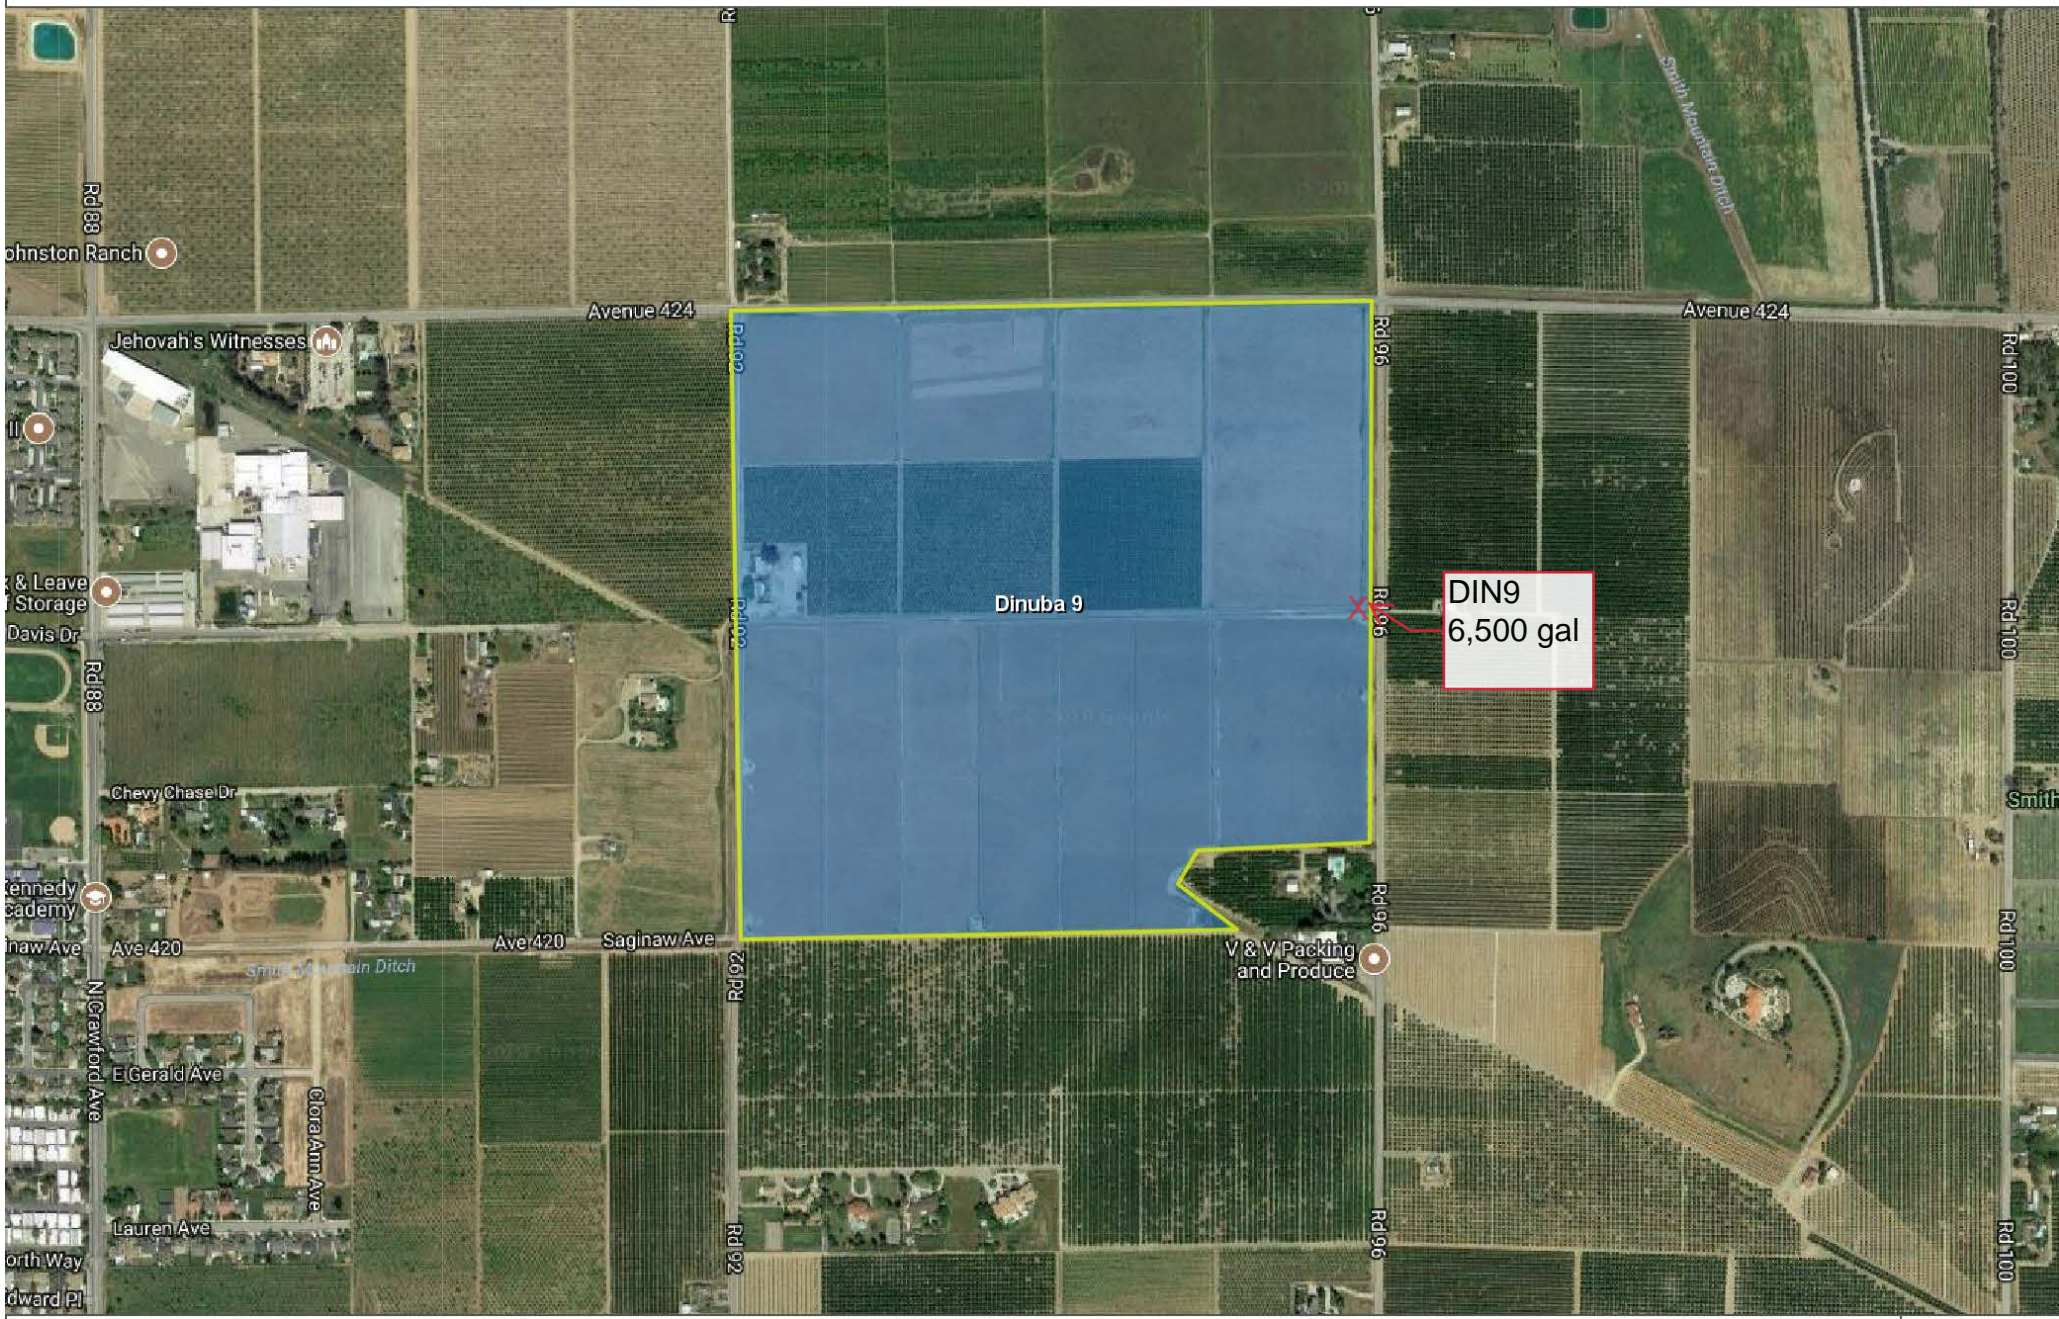

□ No Crop ■ Almond

ToorWest
6,500gal

ToorEast
2,500gal

Toor East

Toor West

Almond

Trinitas Farming

Picanso & Lerda: Tule River

Almond

DIN9
6,500 gal

Almond