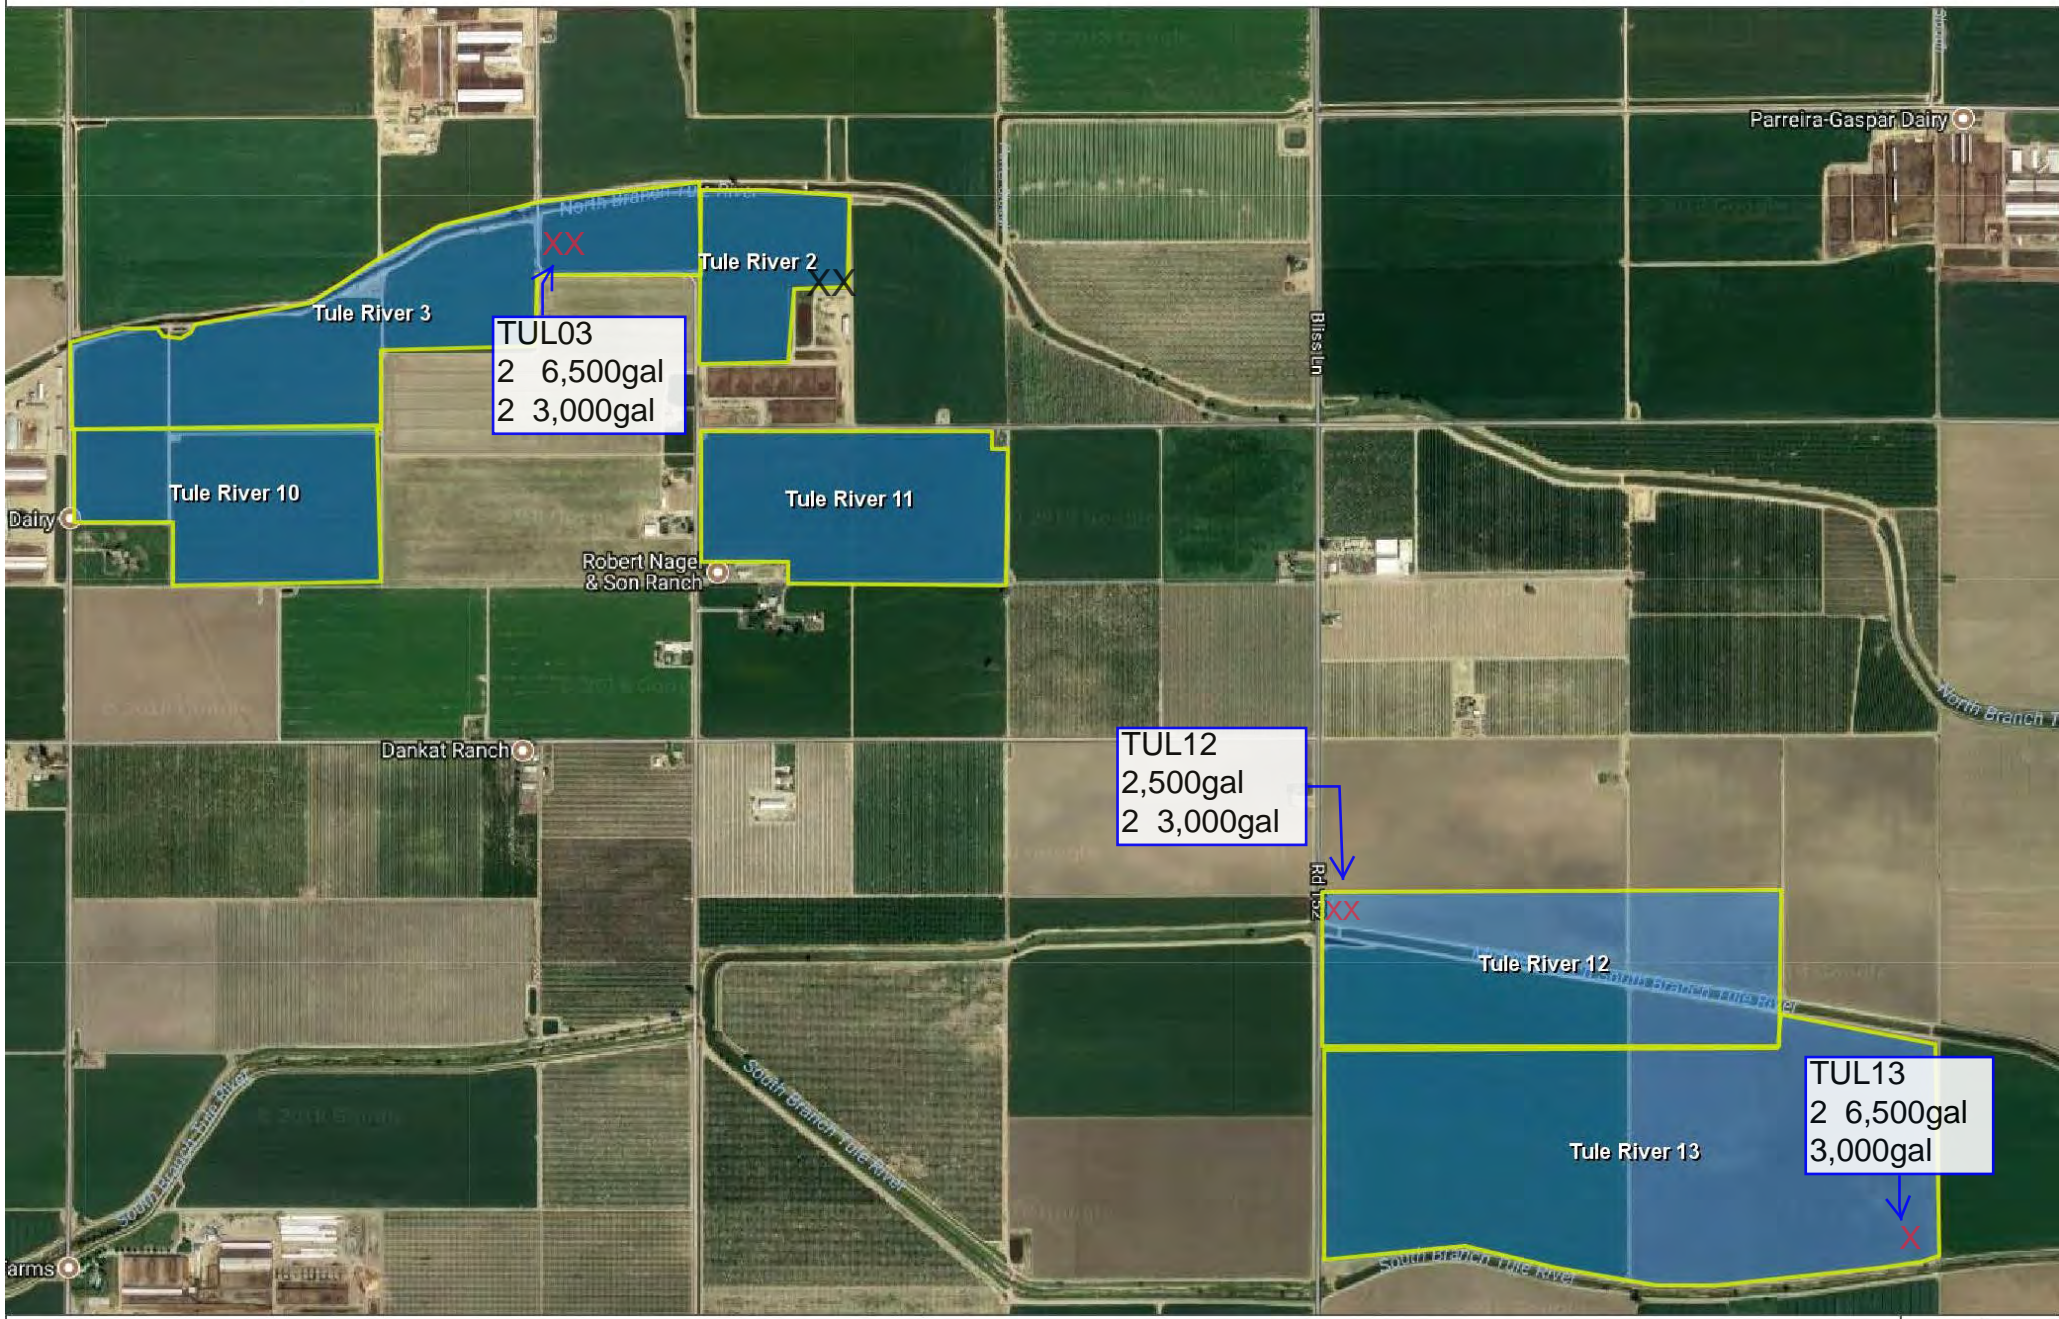

□ No Crop ■ Almond

ToorWest
6,500gal

ToorEast
2,500gal

Toor East

Toor West

Almond

Trinitas Farming

Picanso & Lerda: Tule River

Almond

DIN9
6,500 gal

Almond