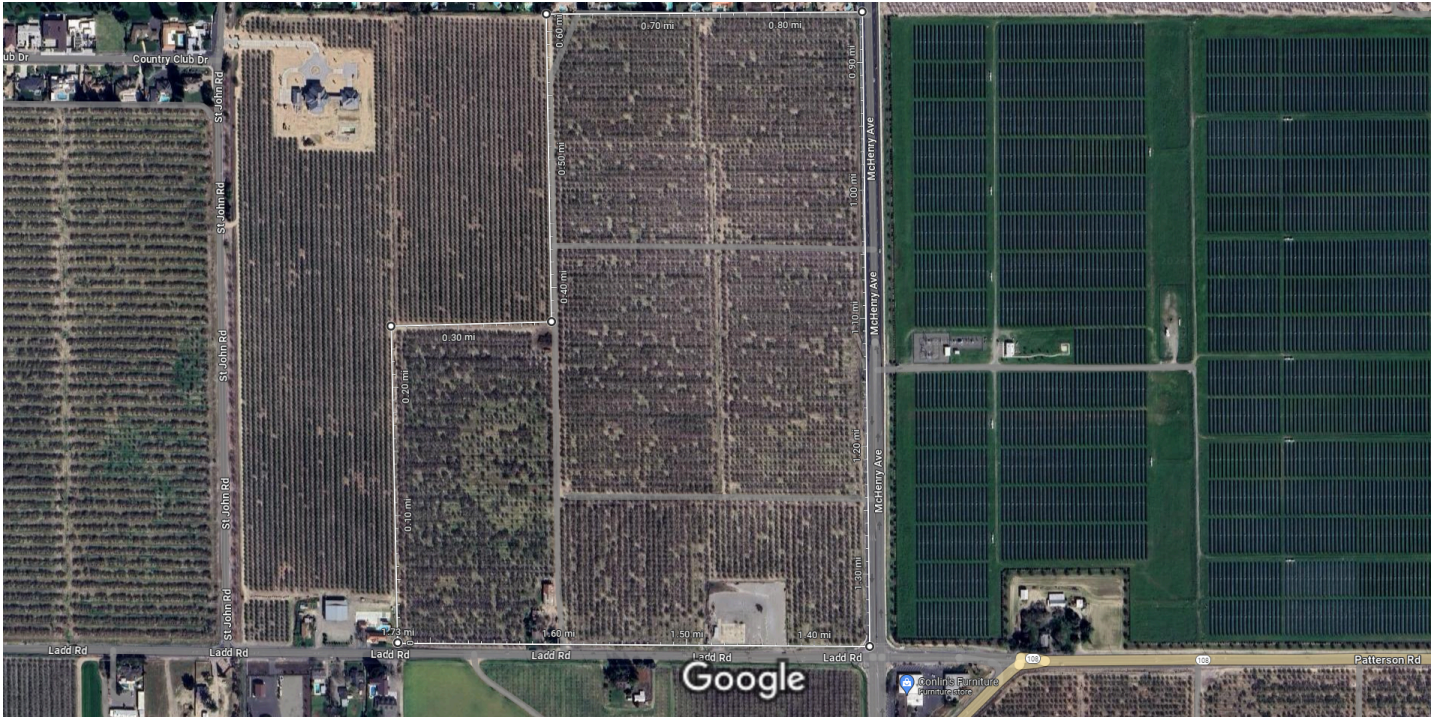

Google Maps 95 acres del rio

Imagery ©2024 Airbus, Maxar Technologies, Map data ©2024 200 ft

Measure distance  
Total area: 4,255,306.94 ft<sup>2</sup> (395,330.95 m<sup>2</sup>)  
Total distance: 1.73 mi (2.78 km)