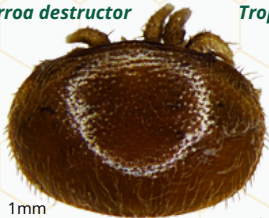

TROPILAEAPS

See it, STOP it!

Learn to ID Tropi to STOP the spread!

Varroa destructor

1mm

Tropilaelaps mercedesae

More resources at
tropistop.com

Anthony Abbate & Rogan Tokach © Auburn University

- Similar length to *Varroa*, but narrower body
- Reddish-brown, semitransparent
- 8 legs, walks with forelegs held like antennae
- Moves quickly with a stop-start motion

Spot Tropi Look-Alikes

AUBURN
College of Agriculture